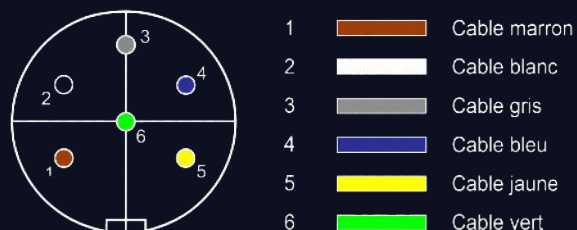

Binder cable for connection to gas meter

CAB BIND 1M 1000-026

Description

The Binder cable is an accessory that allows the connection of a TX PULSE ATEX 600-037 to a Binder connector of a gas meter.

This Binder cable can be delivered pre-wired on our TX PULSE ATEX 600-037. For more information, please contact our sales team.

Wiring

Specifications

Cable length	100cm
Connector type	Female
Compatibility with Enless products	TX PULSE ATEX 600-037
Protection index	IP68
Mechanical lifespan	> 1000 coupling cycles
Design standard	DIN EN 61076-2-106